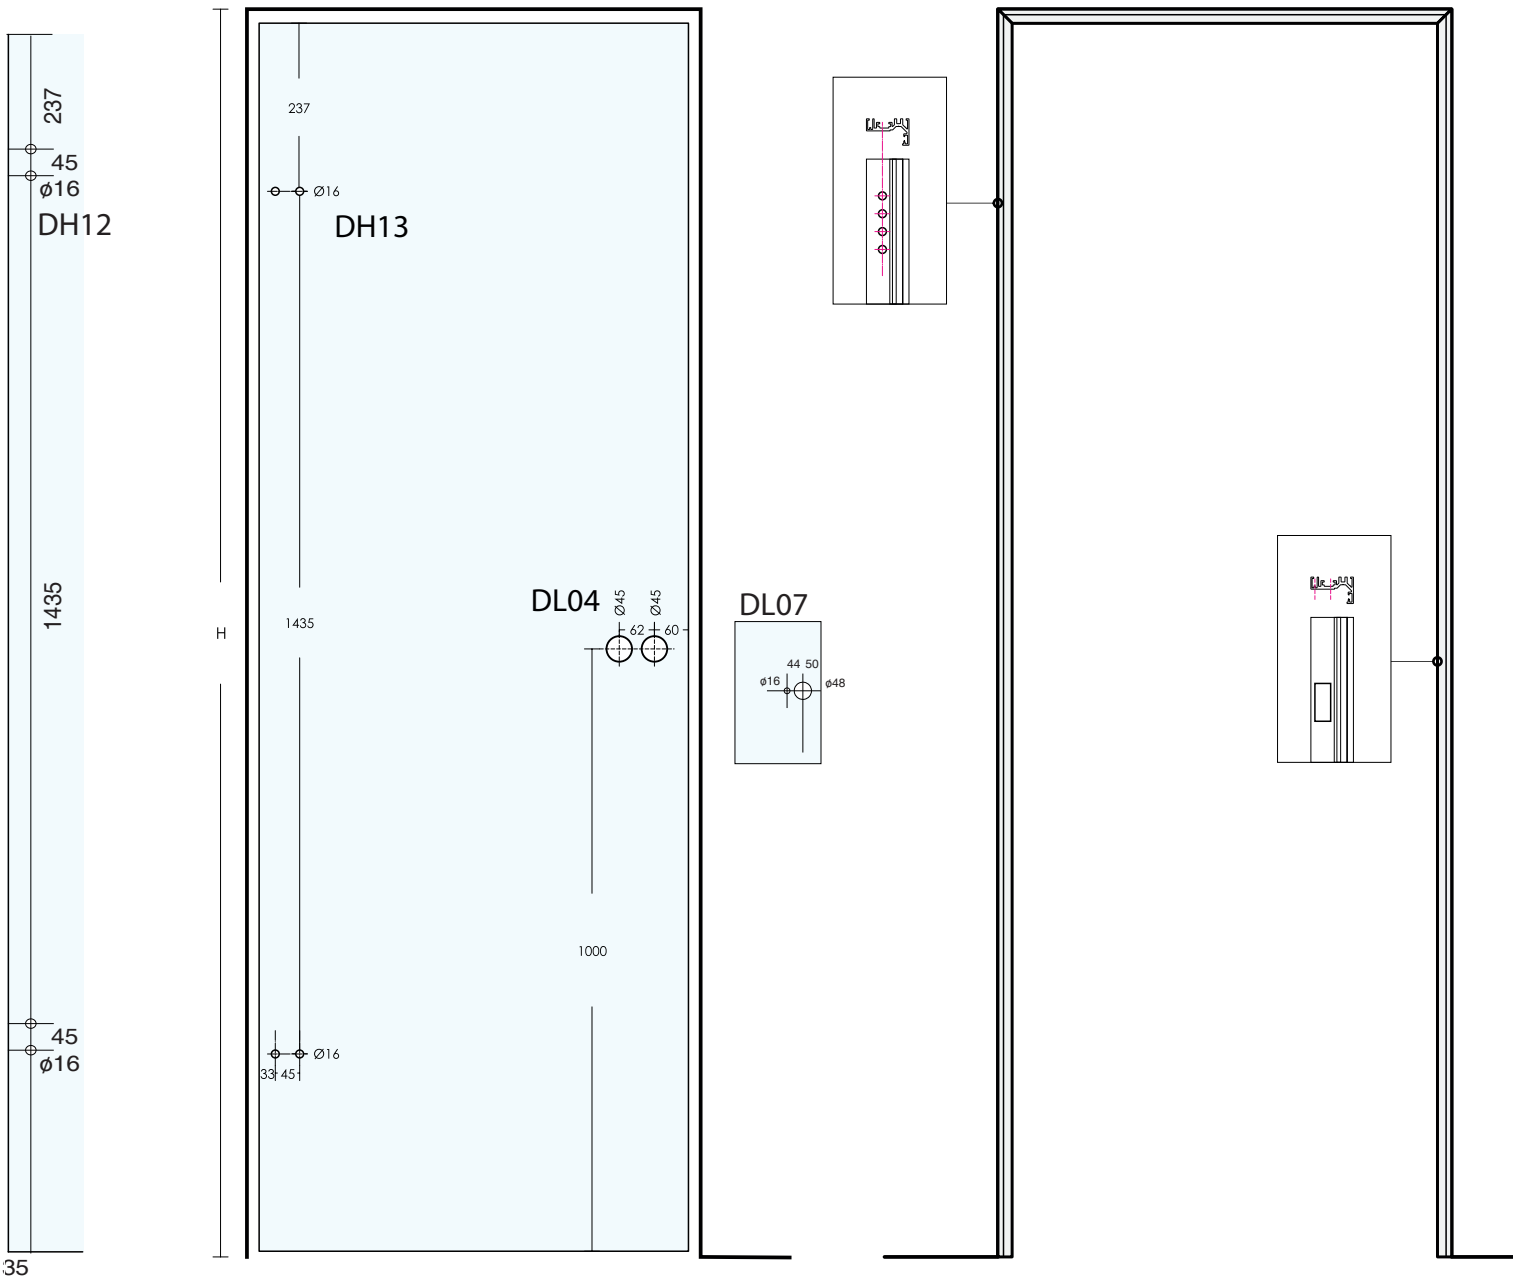

ALUMINIUMKARM GT11

[Glass Width] W - 34mm
[Glass Height] H - 25mm

[Frame Width] W - 1mm
[Frame Height] H - 1mm