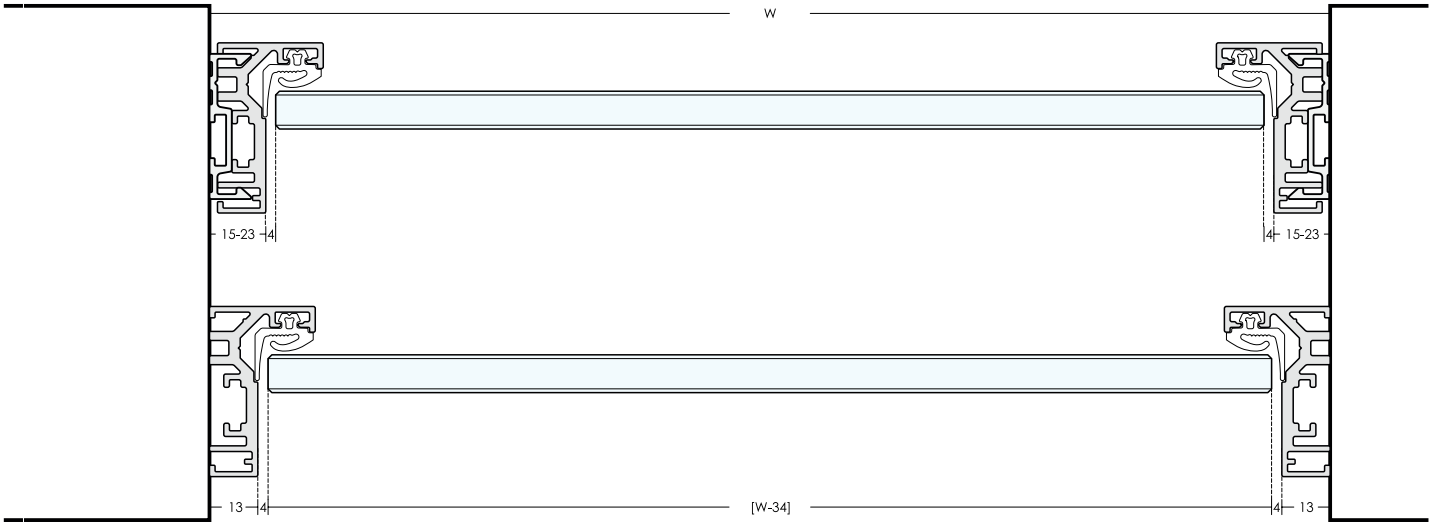

ALUMINIUMKARM GT11

[Glass Width] W - 34mm
[Glass Height] H - 25mm

[Frame Width] W - 1mm
[Frame Height] H - 1mm