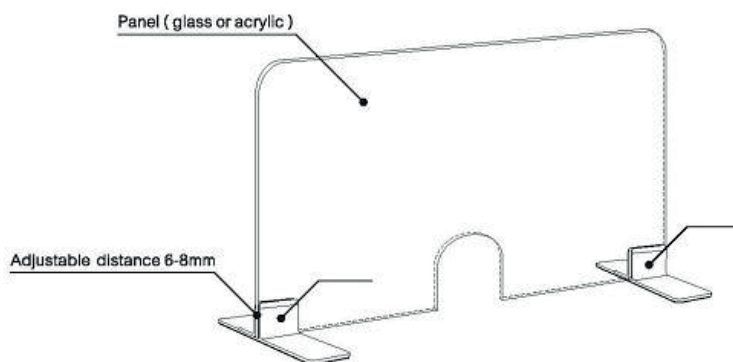

Hostskydd

Silver och svart utförande

Tillverkad i aluminium. För 6-8mm glas/plast. Max panelstorlek 1500x1000mm.

Art nr: 2205501 (Silver)

Art nr: 2205502 (Svart)

Material: Aluminum
Fit for 6-8mm panel (glass or acrylic)
Max. panel size: 1500x1000x8mm

- Easy to install, no holes on panel and table
- Adjustable distance (6-8mm), according to panel thickness
- Movable position
- Simple and beautiful design
- Sturdy and durable