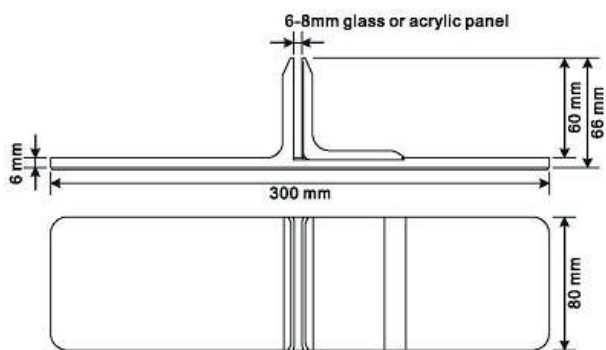

Hostskydd

Silver och svart utförande

Tillverkad i aluminium. För 6-8mm glas/plast. Max panelstorlek 1500x1000mm.

Art nr: 2205501 (Silver)

Art nr: 2205502 (Svart)

Material: Aluminum
Fit for 6-8mm panel (glass or acrylic)
Max. panel size: 1500x1000x8mm

- Easy to install, no holes on panel and table
- Adjustable distance (6-8mm), according to panel thickness
- Movable position
- Simple and beautiful design
- Sturdy and durable